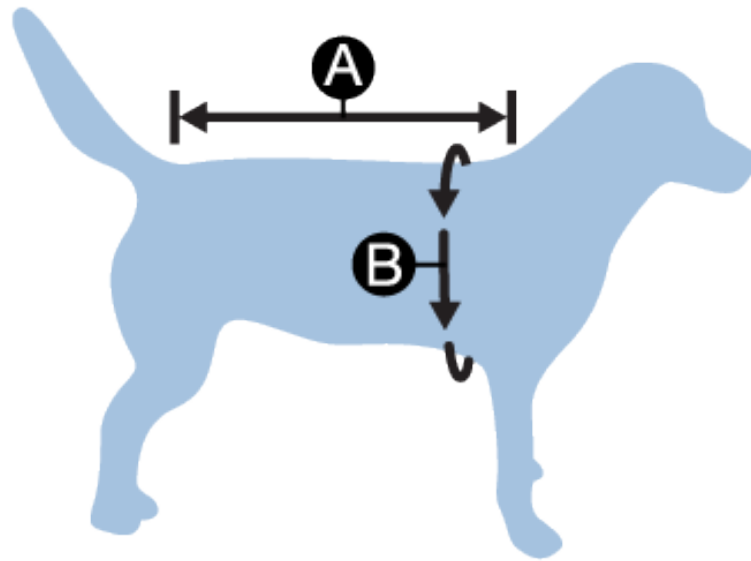

How to Measure Your Dog

Length

Measure from tail to shoulder keeping tape straight and parallel to ground.

Chest

Wrap the measuring tape around the fullest part of the chest.

Still not sure? Give us a call.

If you have questions that aren't covered here, please contact us by calling 1-800-374-5395.

Jacket Size	A-Length animal's back	B-Chest circumference	Jacket length
XS (like Yorkshire Terrier)	7-10	12-17	9
S (like English Toy Spaniel)	10-13	17-22 1/2	12
M (like Beagle)	14-17	21-29	15 1/2
L (like Irish Terrier)	18-21	24 1/2-33	20
XL (like Golden Retriever)	22-26	31-41	24