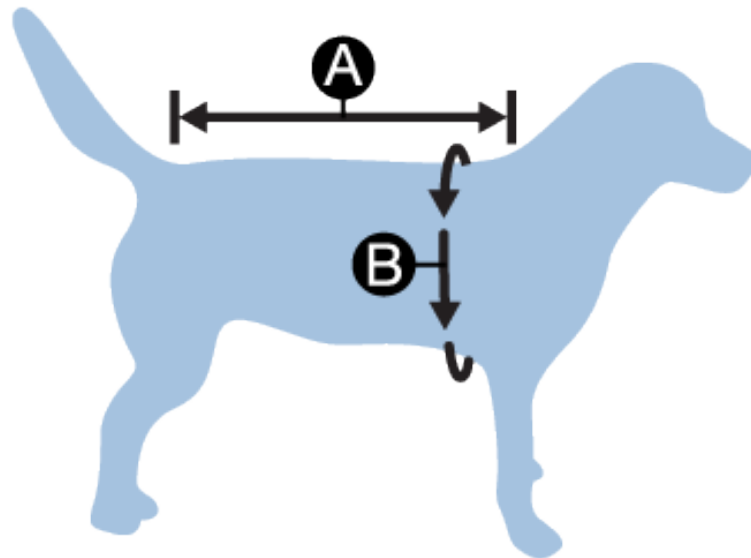

### Walks after dark? Keep them safe.

- Durable nylon with polished nickel-plated buckle and hook
- Reflective stitching
- Adjustable collar fits neck sizes 9 1/2" to 21"
- Spot clean, imported

## How to Measure Your Dog